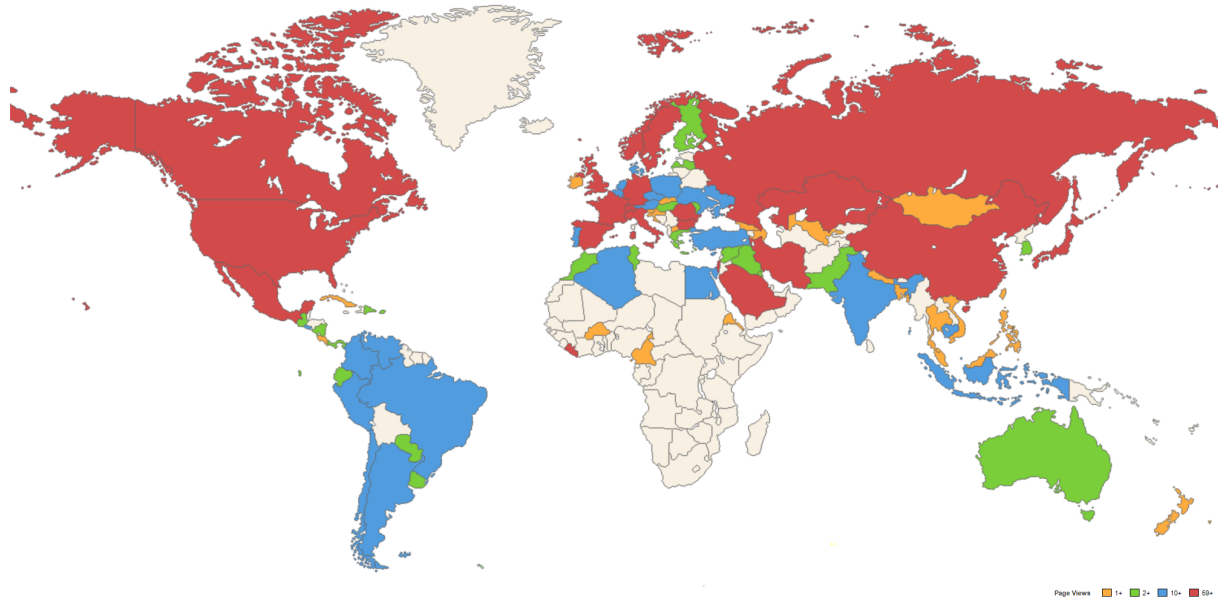

World Countries

01/03/2024 - 31/03/2024

	Country	Page Views	Visits	Visitors	Hits	Bandwidth
1	N/A	16.706	2.802	1.377	26.811	3.773,8 MB
2	United States	15.198	9.275	2.125	36.539	11.440,0 MB
3	Spain	14.088	5.870	2.984	131.584	23.378,7 MB
4	France	651	521	151	4.376	1.071,0 MB
5	Russian Federation	586	624	176	1.126	631,3 MB
6	Switzerland	445	273	23	905	60,2 MB
7	Romania	434	360	254	8.717	1.921,9 MB
8	United Kingdom	287	202	113	1.412	434,3 MB
9	Italy	224	130	83	1.661	618,0 MB
10	Israel	205	206	41	310	20,8 MB
11	Germany	201	217	92	761	125,5 MB
12	China	178	841	314	1.105	437,4 MB
13	Bulgaria	175	78	32	609	104,0 MB
14	Canada	166	183	110	724	76,7 MB
15	Liberia	158	55	1	1.081	44,8 MB
16	Mexico	155	581	454	3.331	1.623,8 MB
17	Kazakstan	151	149	6	191	1,6 MB
18	Sweden	148	69	11	201	6,0 MB
19	Saudi Arabia	83	81	7	84	5,0 MB